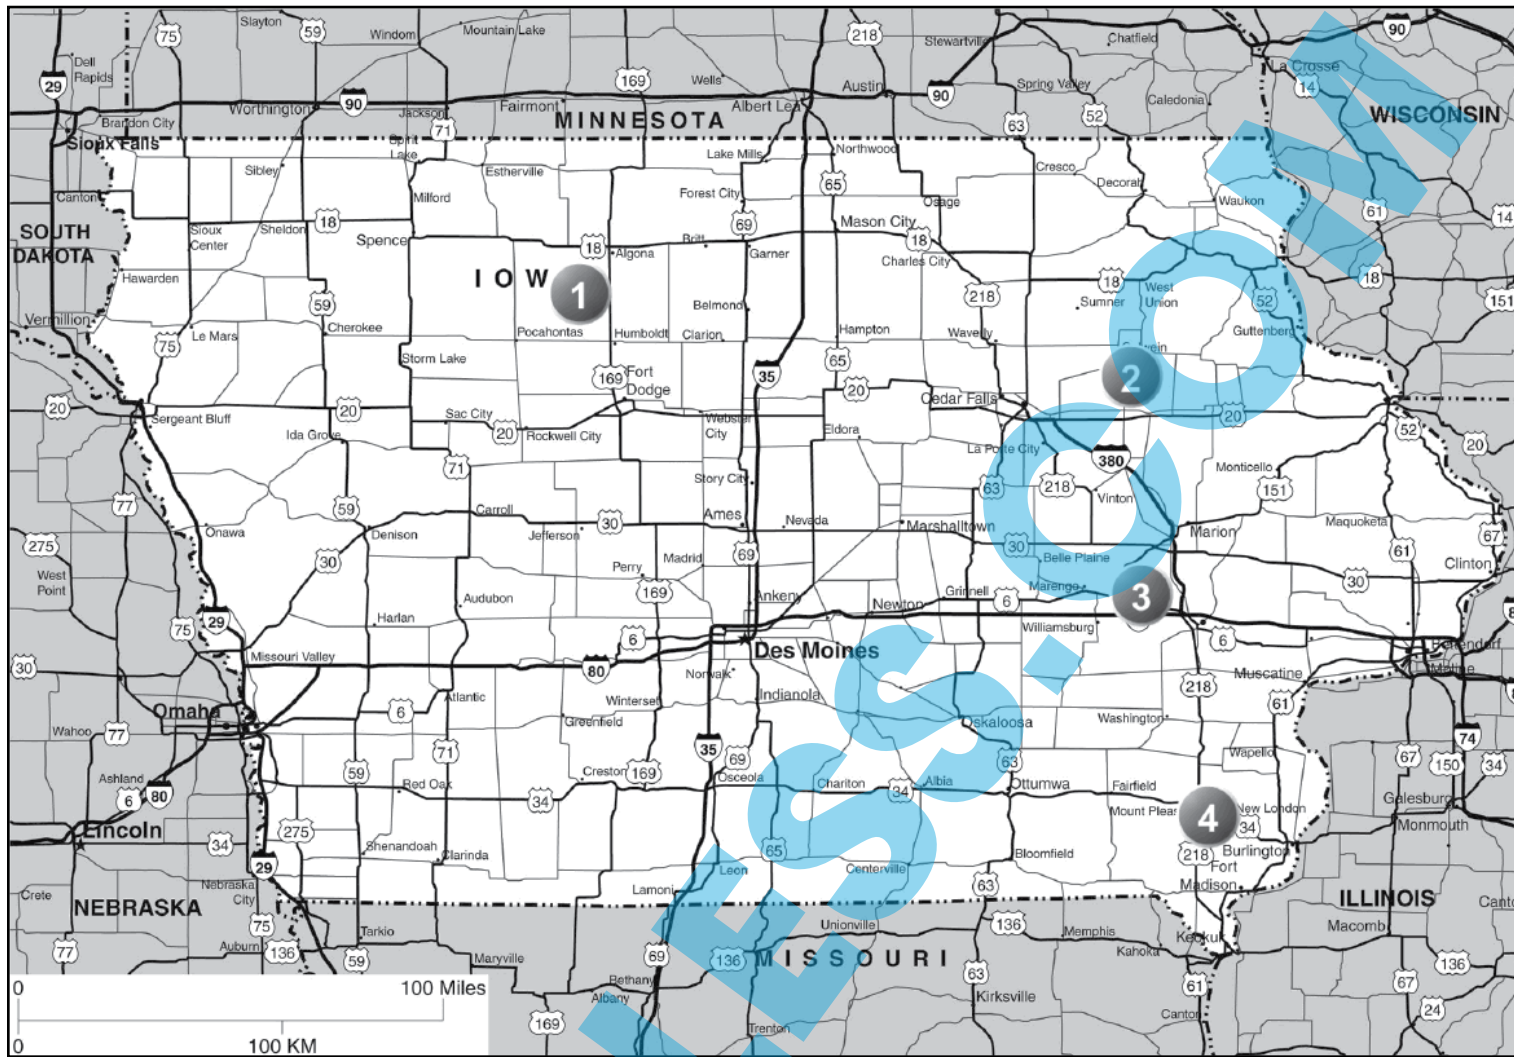

# IOWA

1  
2

West Bend Grotto Campground

Oelwein Lakeshore RV Resort and Campground

PG. 88

PG. 88

3  
4

Amana Amana RV Park & Event Center

Mt Pleasant Updog RV & Camping

PG. 88

PG. 88

*Let's go*

**CAMPING**