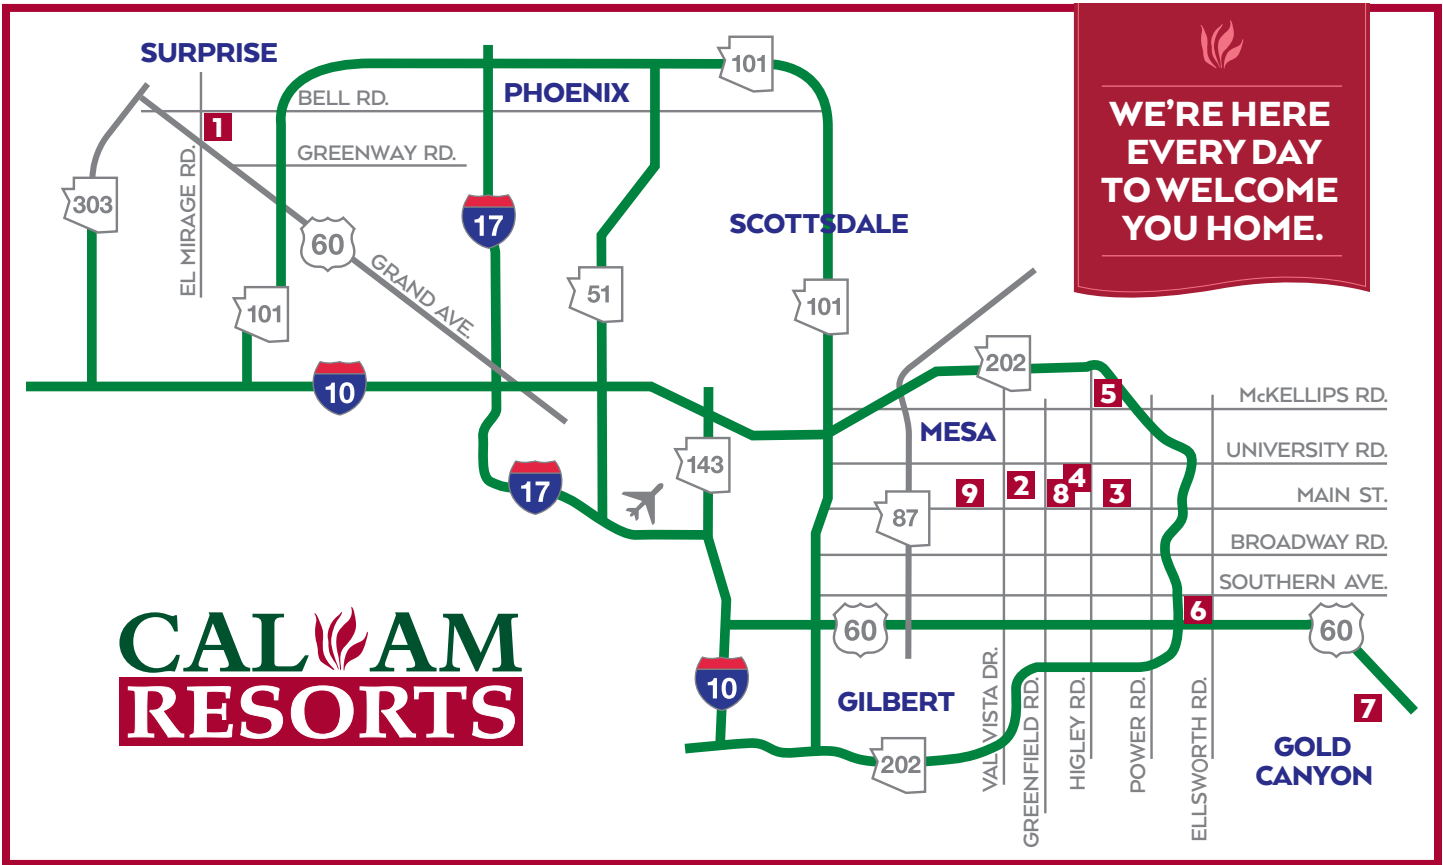

**WE'RE HERE
EVERY DAY
TO WELCOME
YOU HOME.**

**CALAM
RESORTS**