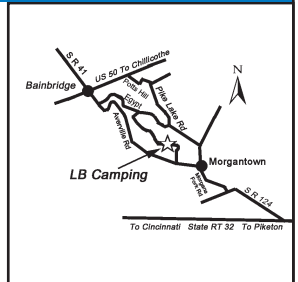

ALSO OFFERS: Δ= 50% OFF TENT RATE, +=RENTAL ACCOMMODATIONS (CABINS, HOTEL ROOMS, ETC) DISCOUNTS - SEE PGS 365-379

L B CAMPING

2483 Greenbriar, Bainbridge OH 45612
GPS: 39.180355, -83.259455
P: (740) 493-4614
RV: $20 **PA:** $10

I: Park offers archery range, 200 yard rifle range, soft drinks, firewood, and more!

D: From SR. 124: going south to Piketon, and US 23 to Morgantown, then on to Morgan-Nipgen Road, take a left on Morgan-Nipgen to Greenbriar Ridge Road. From US 50: going south from Bainbridge proceed to Greenbriar Ridge Road. Camp is located on Greenbriar Ridge Road.

Bainbridge OH