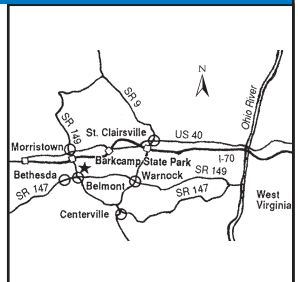

13.1	New London / Wellington Clare-Mar Lakes Campground Δ	PG. 225	24.2	Springfield Buck Creek State Park Δ +	PG. 227
14.1	Mogadore Countryside Campground	PG. 224	25.1	New Paris Arrowhead Campground	PG. 225
14.2	Uniontown Clearwater Park	PG. 228	26.1	Blue Rock Blue Rock State Park Δ	PG. 221
15.1	Loudonville Mohican Reservation Campground & Canoeing Δ +	PG. 224	27.1	Lancaster Lancaster Camp Ground	PG. 224
15.2	Loudonville Smith's Pleasant Valley Campground & Cabins	PG. 224	28.1	College Corner Hannon's Camp America +	PG. 221
15.3	Shreve Lake Wapusun Campground	PG. 227	28.2	College Corner Hueston Woods State Park Δ	PG. 222
16.1	Butler River Trail Crossing	PG. 221	29.1	Wilmington Caesar Creek State Park Δ	PG. 228
17.1	Celina Mercer County Fairgrounds Δ	PG. 221	29.2	Wilmington Wilmington, An Encore Resort	PG. 228
17.2	St Marys Grand Lake St. Mary's State Park Δ	PG. 227	30.1	South Bloomingville Top O' The Caves Campground Δ	PG. 227
18.1	Carrollton A1 - Twin Valley Campground, LLC	PG. 221	31.1	Wilmington Cowan Lake State Park Δ +	PG. 228
19.1	Sugarcreek Downtown Sugarcreek Campground Δ	PG. 228	32.1	Bainbridge L B Camping	PG. 220
20.1	Delaware Alum Creek State Park Δ	PG. 222	32.2	Hillsboro Paint Creek State Park Δ	PG. 223
20.2	Delaware Delaware State Park Δ	PG. 222	32.3	Hillsboro Shady Trails Campground	PG. 223
21.1	Quincy Oakdale Campground	PG. 226	32.4	Hillsborough Rocky Fork State Park Δ	PG. 223
22.1	Belmont Barkcamp State Park Δ	PG. 220	33.1	Pleasant Plain Stonelick State Park Δ	PG. 226
23.1	Nashport Dillon State Park Δ +	PG. 225	34.1	Bethel East Fork State Park Δ	PG. 220
24.1	South Charleston Beaver Valley Resort	PG. 227	35.1	Stout Sandy Springs Campground +	PG. 227