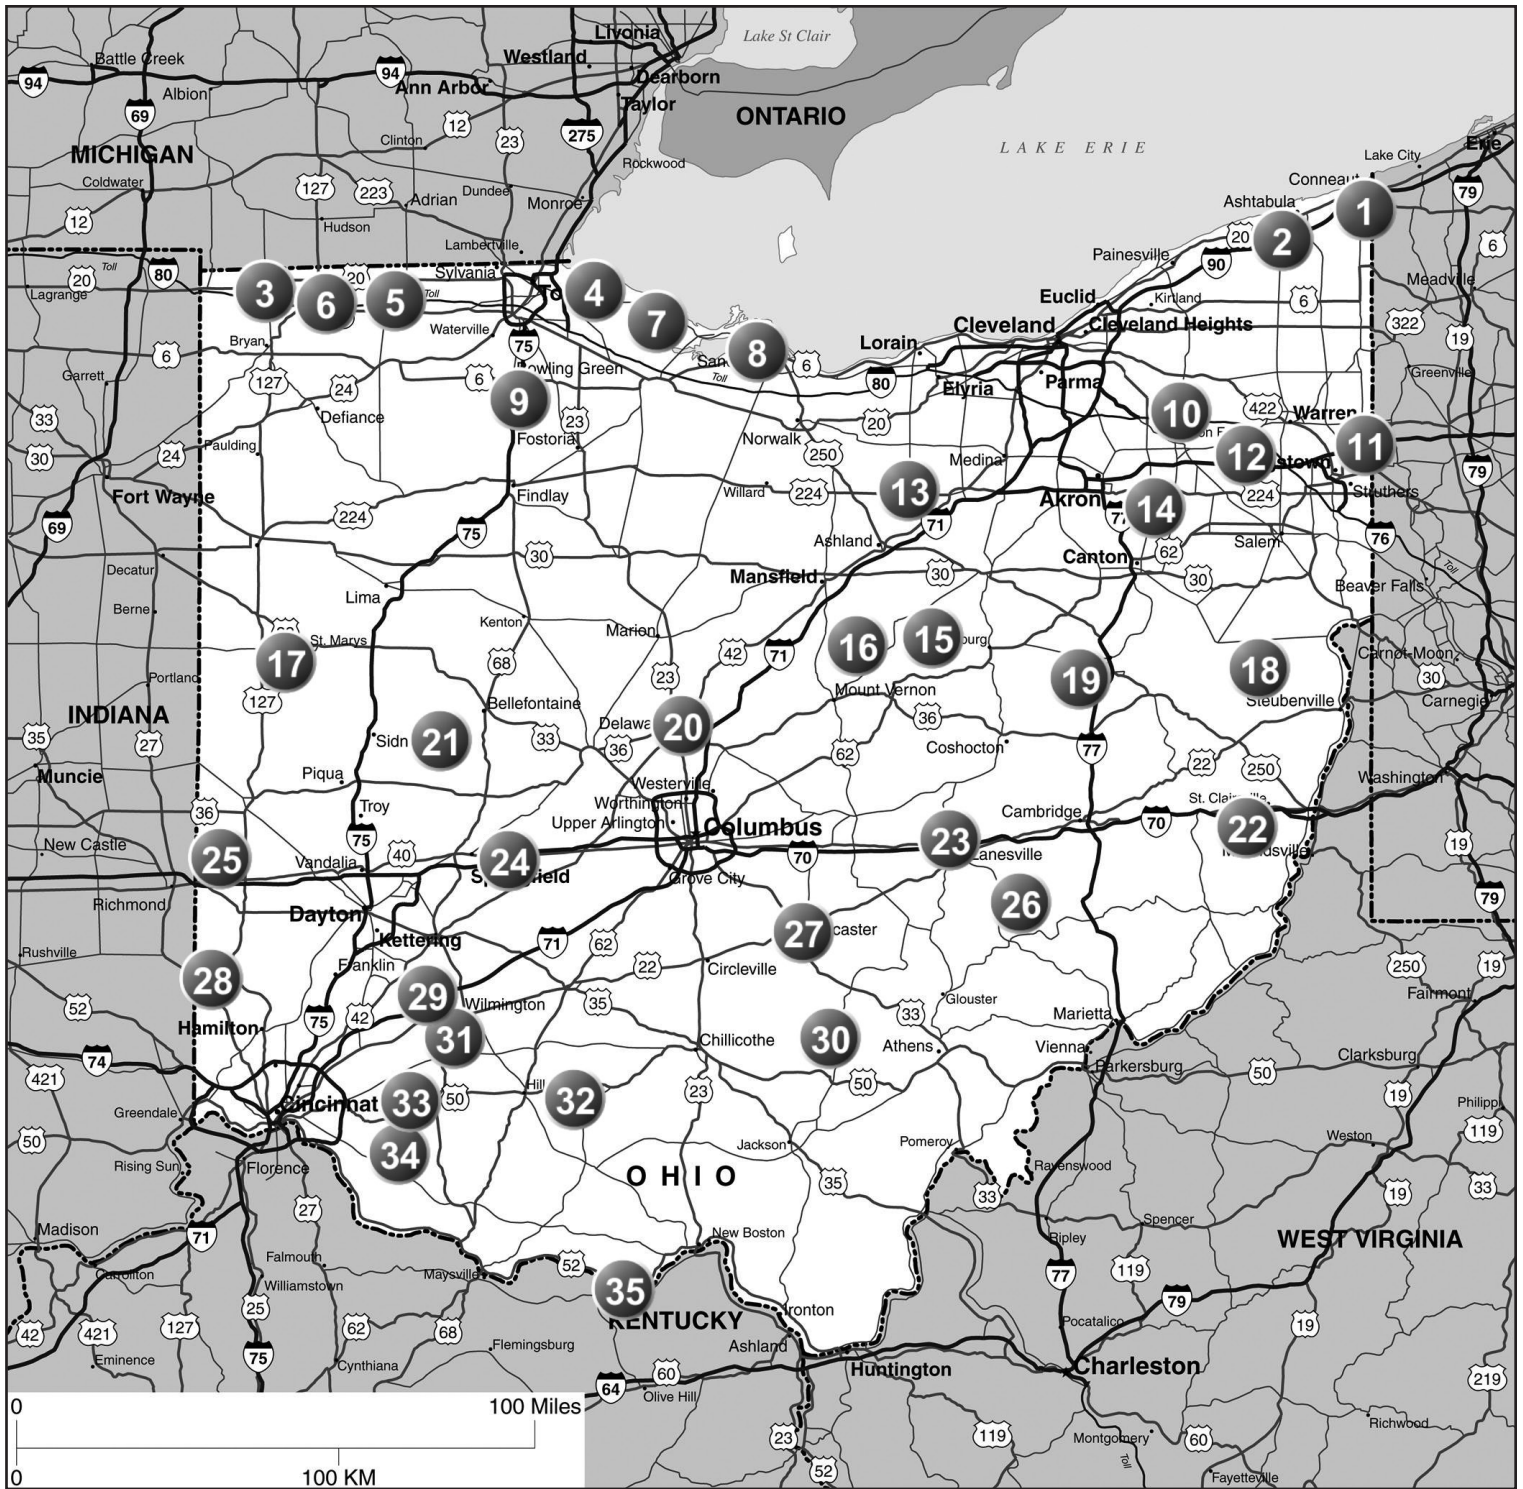

OHIO

- | | | | |
|---|---------|--|---------|
| 1.1 Conneaut Evergreen Lake Park Δ | PG. 222 | 6.1 Fayette Harrison Lake State Park Δ | PG. 222 |
| 1.2 Conneaut Windy Hill Golf Club And Camping Resort | PG. 222 | 7.1 Oak Harbor Camp Sabroske | PG. 225 |
| 2.1 Geneva On The Lake Nascar RV Resorts At Indian Creek | PG. 223 | 8.1 Lakeside-Marblehead East Harbor State Park Δ | PG. 224 |
| 2.2 Jefferson Kenisee Lake, An Encore Resort | PG. 224 | 8.2 Sandusky Camp Sandusky Δ + | PG. 226 |
| 3.1 Pioneer Lazy River Resort Campground | PG. 225 | 9.1 Bowling Green Fire Lake Camper Park | PG. 221 |
| 3.2 Pioneer Loveberry's Funny Farm CG Δ | PG. 226 | 10.1 Shalersville/Mantua Roundup Lake RV Resort + | PG. 226 |
| 4.1 Oregon Maumee Bay State Park Δ | PG. 225 | 11.1 Hubbard Hubbard's Haven Family Campground Δ | PG. 223 |
| 5.1 Wauseon Sunny's Campground | PG. 228 | 12.1 Ravenna Country Acres Campground Δ | PG. 226 |

I: Park offers archery range, 200 yard rifle range, soft drinks, firewood, and more!

D: From SR. 124: going south to Piketon, and US 23 to Morgantown, then on to Morgan-Nipgen Road, take a left on Morgan-Nipgen to Greenbriar Ridge Road. From US 50: going south from Bainbridge proceed to Greenbriar Ridge Road. Camp is located on Greenbriar Ridge Road.

I: 150 total RV sites, can accommodate RV's up to 35'. Swimming beach.

D: Located 20 miles from Wheeling, WV and 33 miles from Cambridge, OH. From I-70 (east of I-77): take Exit 208 (State Route 149), and turn right onto State Route 149. Go to Park Road, and turn left into park.

I: 416 total RV sites (2 full-service sites), can accommodate RV's up to 30'. Park offers 10 shower houses with flush toilets, swimming beach, and more!

D: Located 34 miles from Cincinnati, OH. From I-275 (east of State Route 32): take Exit 63B and follow State Route 32 about 10 miles to Halfacre Road. Turn right at the first stop sign and turn left onto Old Route 32. Park entrance is on the right.